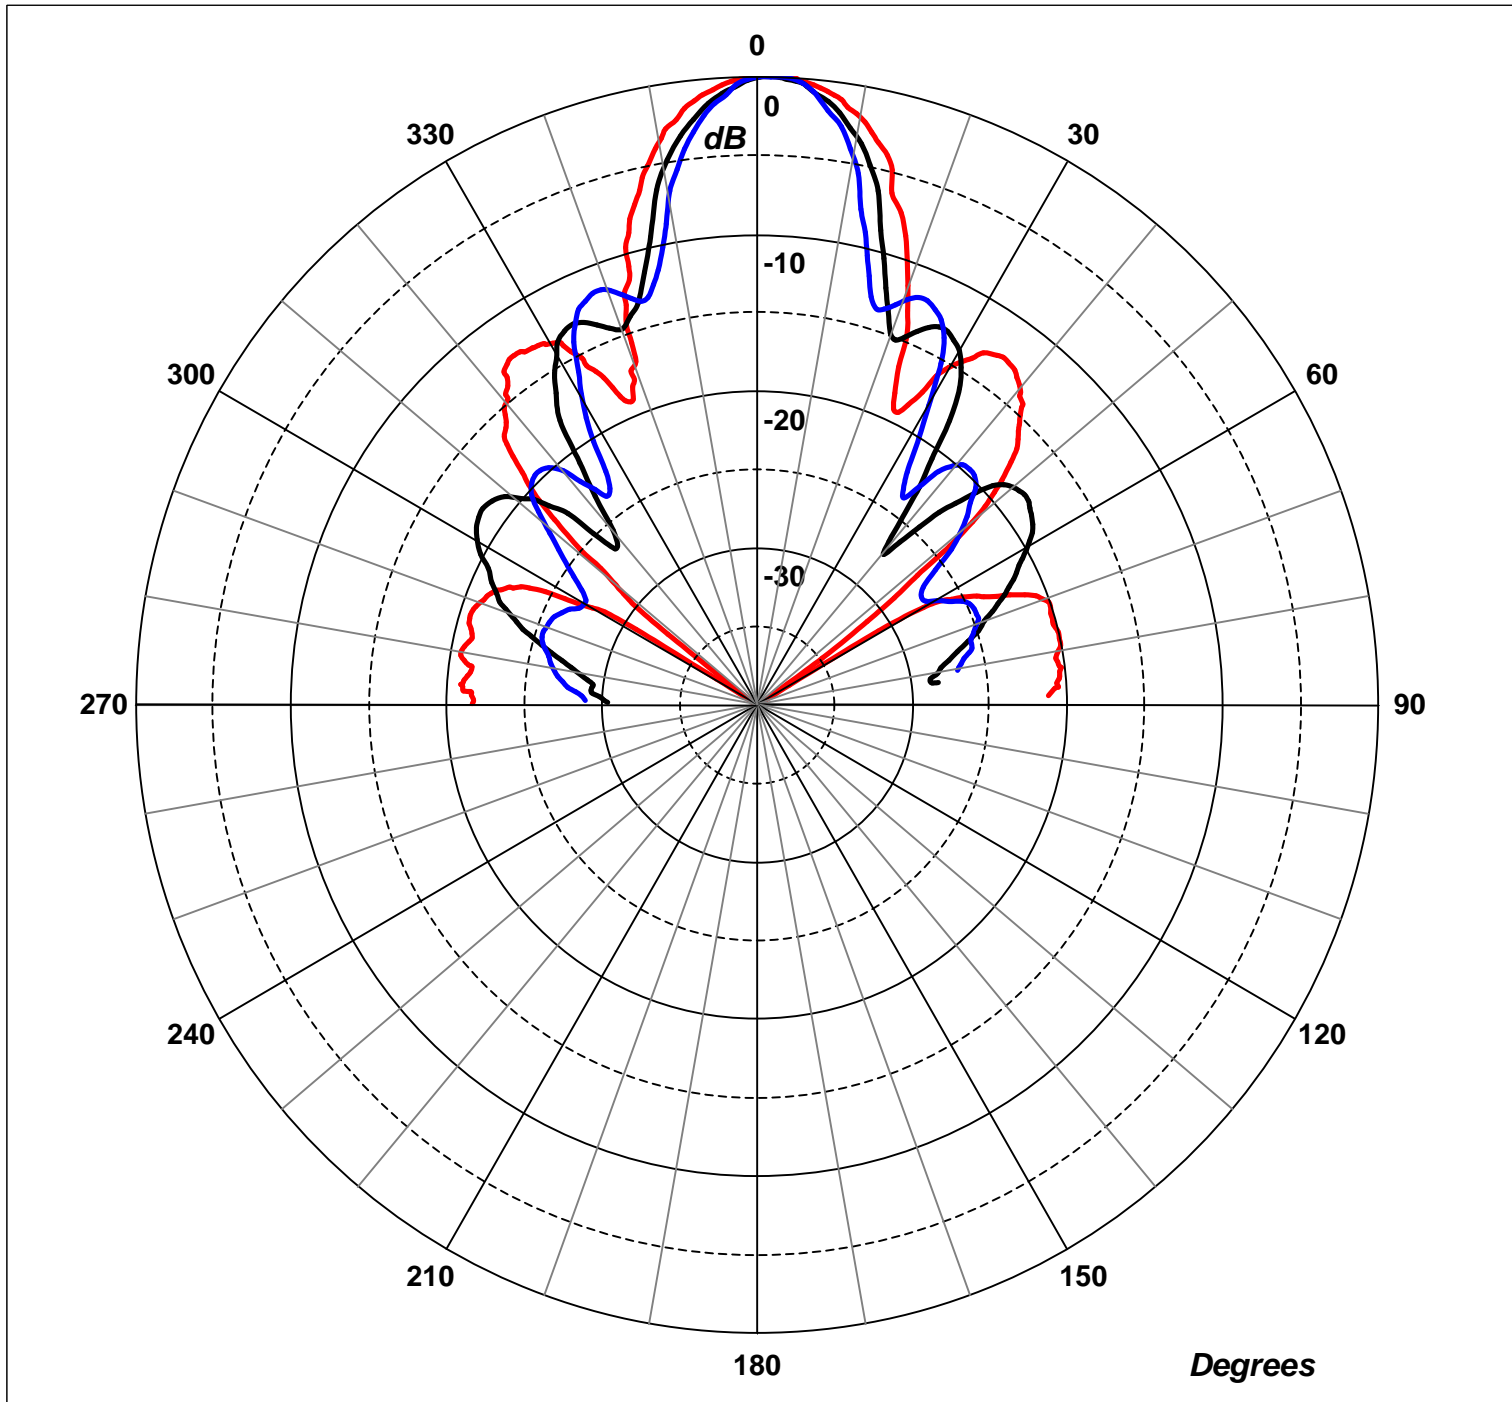

**Typical Antenna
Patterns for a 20 dBi
Standard Horn -
E-plane**

**Bottom of Frequency
Band**

Mid-band

**Top of Frequency
Band**

**Typical Antenna
Patterns for a 20 dBi
Standard Horn -
H-plane**

**Bottom of Frequency
Band**

Mid-band

**Top of Frequency
Band**