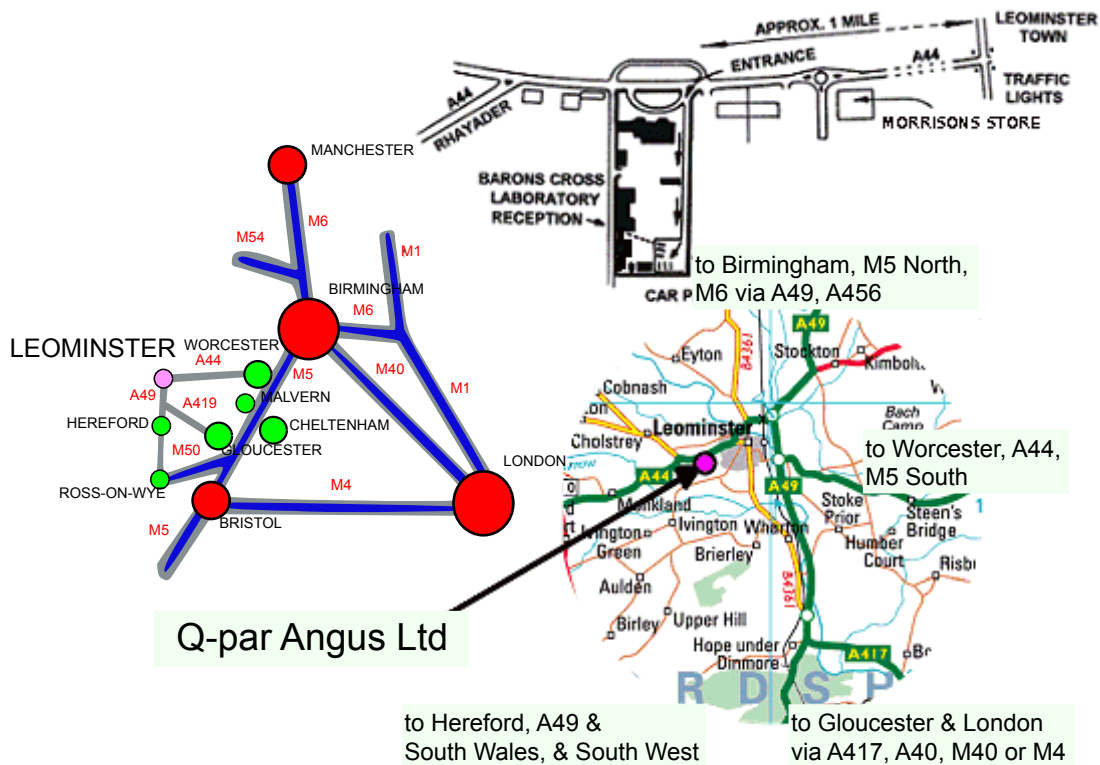

We are three hours drive from London.

If you are coming to our company by train, the nearest station is Leominster (approx a mile from the company premises) on the Cardiff to Manchester line.

Driving Directions

From The South, Hereford and Gloucester

From the Gloucester bypass, A417 and A49, approaching Leominster you will reach a roundabout at the beginning of the North-South A49 Leominster by-pass, by a Cadbury factory. Turn left towards Leominster.

Company Map

traffic lights, turn left onto the A44 towards Rhayader. After about 1 mile, cross the Morrisons roundabout, we are 100 metres on the left, "Barons Cross Lodge". Turn in and drive to the bottom of the drive.

From the NW or Birmingham

We are 25 miles west of Worcester. Assuming you come via the M40/M5 to Worcester, you should head west on the A44. Approaching Leominster, you will reach a roundabout on the North-South A49 Leominster by-pass. Turn right onto the A49. At the next roundabout, turn left into the town. Travel through the town until you reach traffic lights. Turn right onto the A44 towards Rhayader. After about 1 mile, cross the Morrisons roundabout, we are 100 metres on the left, "Barons Cross Lodge". Turn in and drive to the bottom of the drive.