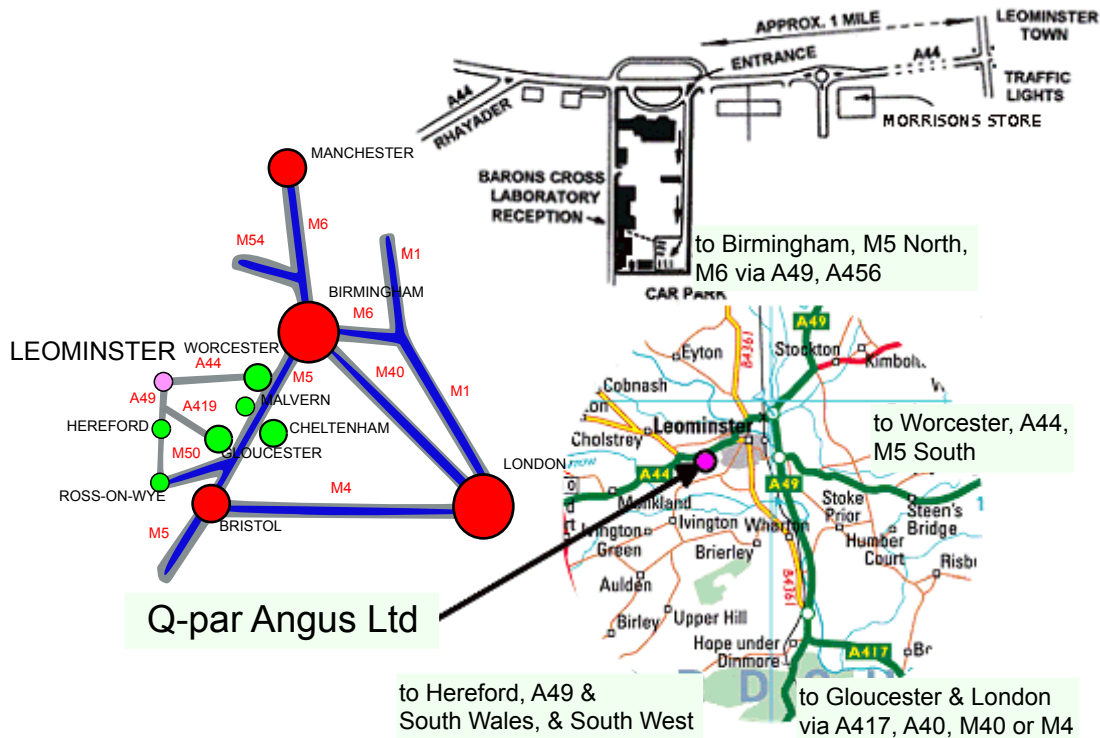

Q-par Angus Ltd

IDEAS ENGINEERED

Company Location & Driving Directions

General Information

We are approximately an hour and a half's drive from Birmingham's International Airport, www.bhx.co.uk and two hours drive from both Cardiff Airport and Bristol Airport.

We are three hours drive from London.

If you are coming to our company by train, the nearest station is Leominster (approx a mile from the company premises) on the Cardiff to Manchester line.

Driving Directions

From The South, Hereford and Gloucester

From the Gloucester bypass, A417 and A49, approaching Leominster you will reach a roundabout at the beginning of the North-South A49 Leominster by-pass, by a Cadbury factory. Turn left towards Leominster.

At the next mini-roundabout, turn left, and then right at another mini-roundabout. At the

Barons Cross Laboratories, Leominster, Herefordshire, HR6 8RS, UK
Tel +44 (0) 1568 612138 Fax +44 (0) 1568 616373
E-mail sales@q-par.com Web www.q-par.com

Company Map